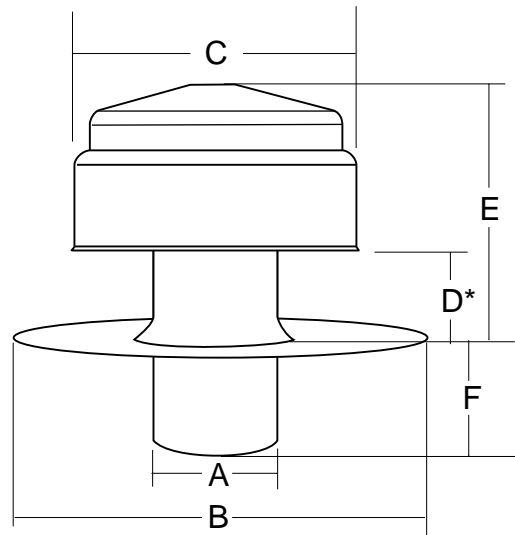

MANUFACTURING SPECIFICATIONS
SPUN ALUMINUM ROOF CAP
(SPECIAL HEIGHT)
WITH SCREEN (NO DAMPER)

PN: 22 434X
thru 22 442X

CUTAWAY SHOWING SCREEN

.MATERIAL:
.045" THICK ALUMINUM 1100
"0" TEMPER

PN	SIZE	A	B	C	D*	E	F
22 434X	4" DIA.	4-1/8"	11"	7-1/2"		6"	3-1/2"
22 436X	6" DIA.	6-1/8"	13"	9-1/4"		6"	3-1/2"
22 438X	8" DIA.	8-1/8"	14-7/8"	15"		6"	3-1/2"
22 440X	10" DIA.	10-1/8"	17"	15-1/4"		6"	3-1/2"
22 442X	12" DIA.	12-1/8"	18-1/4"	14-1/2"		8-1/4"	3-1/2"

*Height to be manually entered and faxed with each order.