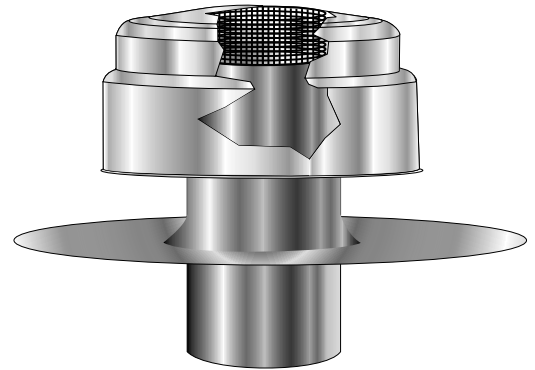

MANUFACTURING SPECIFICATIONS
SPUN ALUMINUM ROOF CAP
(SPECIAL HEIGHT)
WITH SCREEN (NO DAMPER)

PN: 22 434X
thru 22 442X

CUTAWAY SHOWING SCREEN

.MATERIAL:
.045" THICK ALUMINUM 1100
"0" TEMPER

PN	SIZE	A	B	C	D*	E	F
22 434X	4" DIA.	4-1/8"	11"	7-1/2"		6"	3-1/2"
22 436X	6" DIA.	6-1/8"	13"	9-1/4"		6"	3-1/2"
22 438X	8" DIA.	8-1/8"	14-7/8"	15"		6"	3-1/2"
22 440X	10" DIA.	10-1/8"	17"	15-1/4"		6"	3-1/2"
22 442X	12" DIA.	12-1/8"	18-1/4"	14-1/2"		8-1/4"	3-1/2"