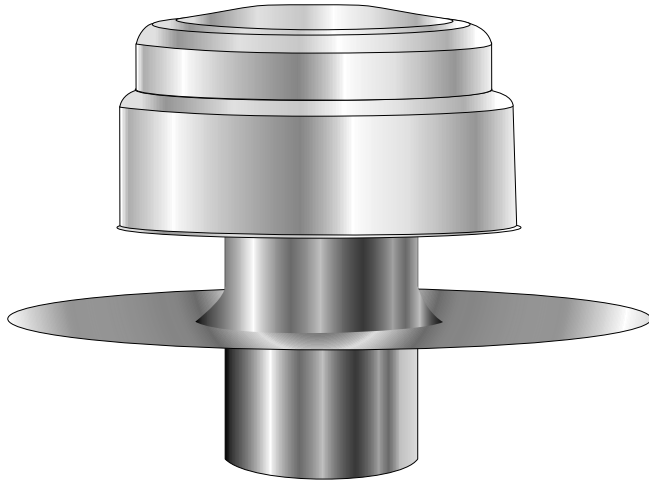

MANUFACTURING SPECIFICATIONS
SPUN ALUMINUM ROOF CAP
(SPECIAL HEIGHT)
WITH SCREEN (NO DAMPER)

PN: 22 434X
thru 22 442X

CUTAWAY SHOWING SCREEN

.MATERIAL:
.045" THICK ALUMINUM 1100
"0" TEMPER

PN	SIZE	A	B	C	D*	E	F
22 434X	4" DIA.	4-1/8"	11"	7-1/2"		6"	3-1/2"
22 436X	6" DIA.	6-1/8"	13"	9-1/4"		6"	3-1/2"
22 438X	8" DIA.	8-1/8"	14-7/8"	15"		6"	3-1/2"
22 440X	10" DIA.	10-1/8"	17"	15-1/4"		6"	3-1/2"
22 442X	12" DIA.	12-1/8"	18-1/4"	14-1/2"		8-1/4"	3-1/2"